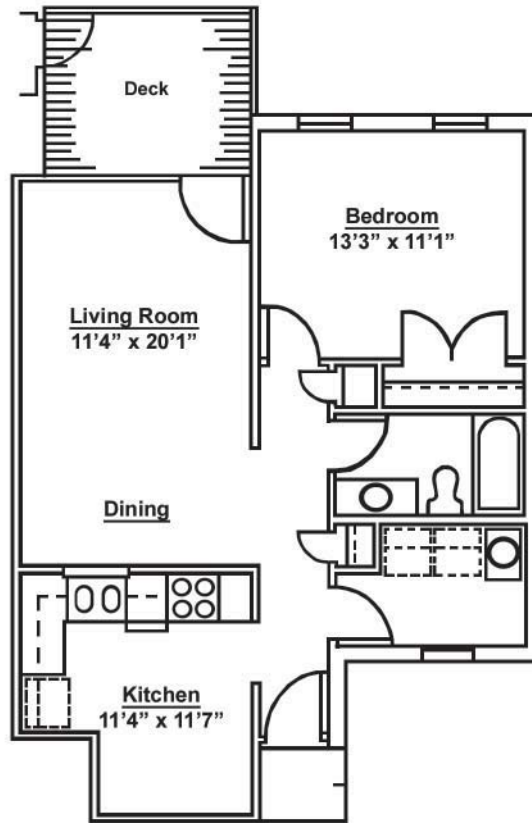

The Shelby

1 bedroom / 1 bath / 741 sq. ft.

- Private Entrance
- Patio / Deck
- Washer / Dryer Hookups
- Utility Room
- Refrigerator
- Range
- Disposal
- Dishwasher
- Heat Pump
- Central Air
- Storage Locker