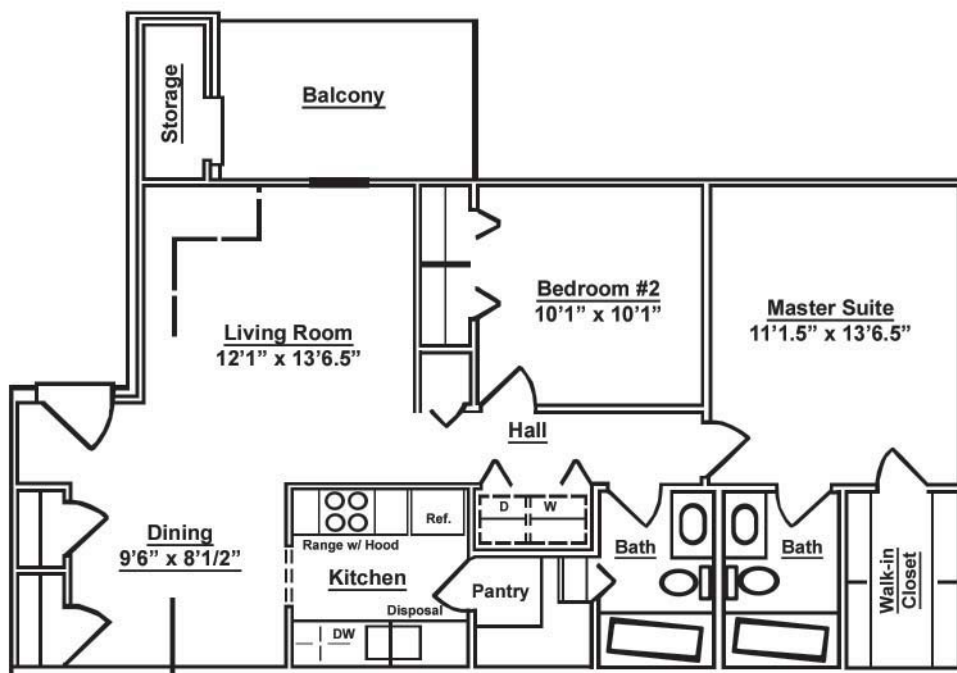

The Madison

2 bedroom / 2 bath / 910 sq. ft.

- Private Entrance
- Patio / Deck
- Washer / Dryer Hookups
- Walk-in Closet
- Refrigerator
- Range
- Disposal
- Dishwasher
- Walk-in Pantry
- Forced Air Electric Heat
- Central Air
- Storage Locker